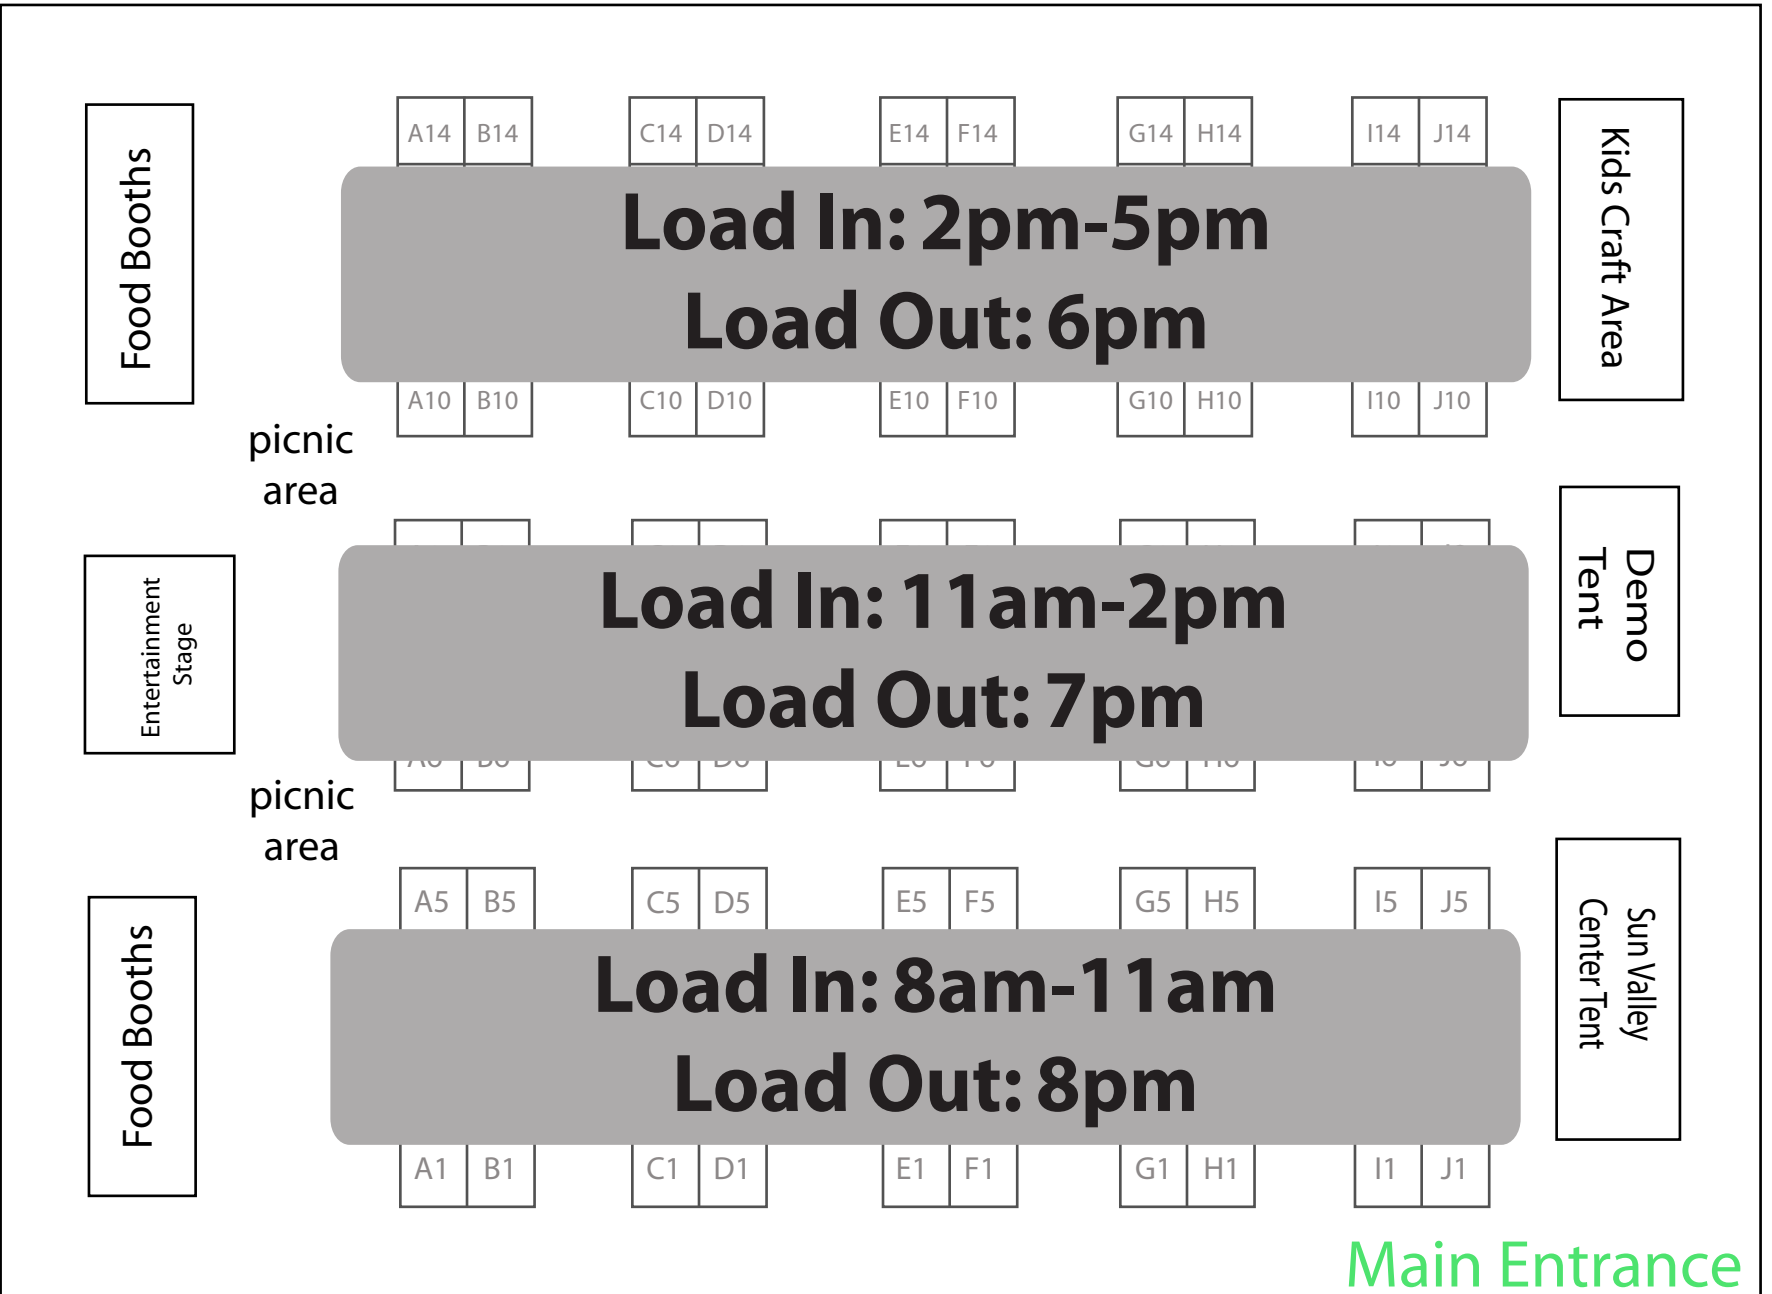

Artist Entrance
to field

Rec. Building

restrooms

access road

Third Avenue

Picnic Structure

Second Avenue

Eighth Street