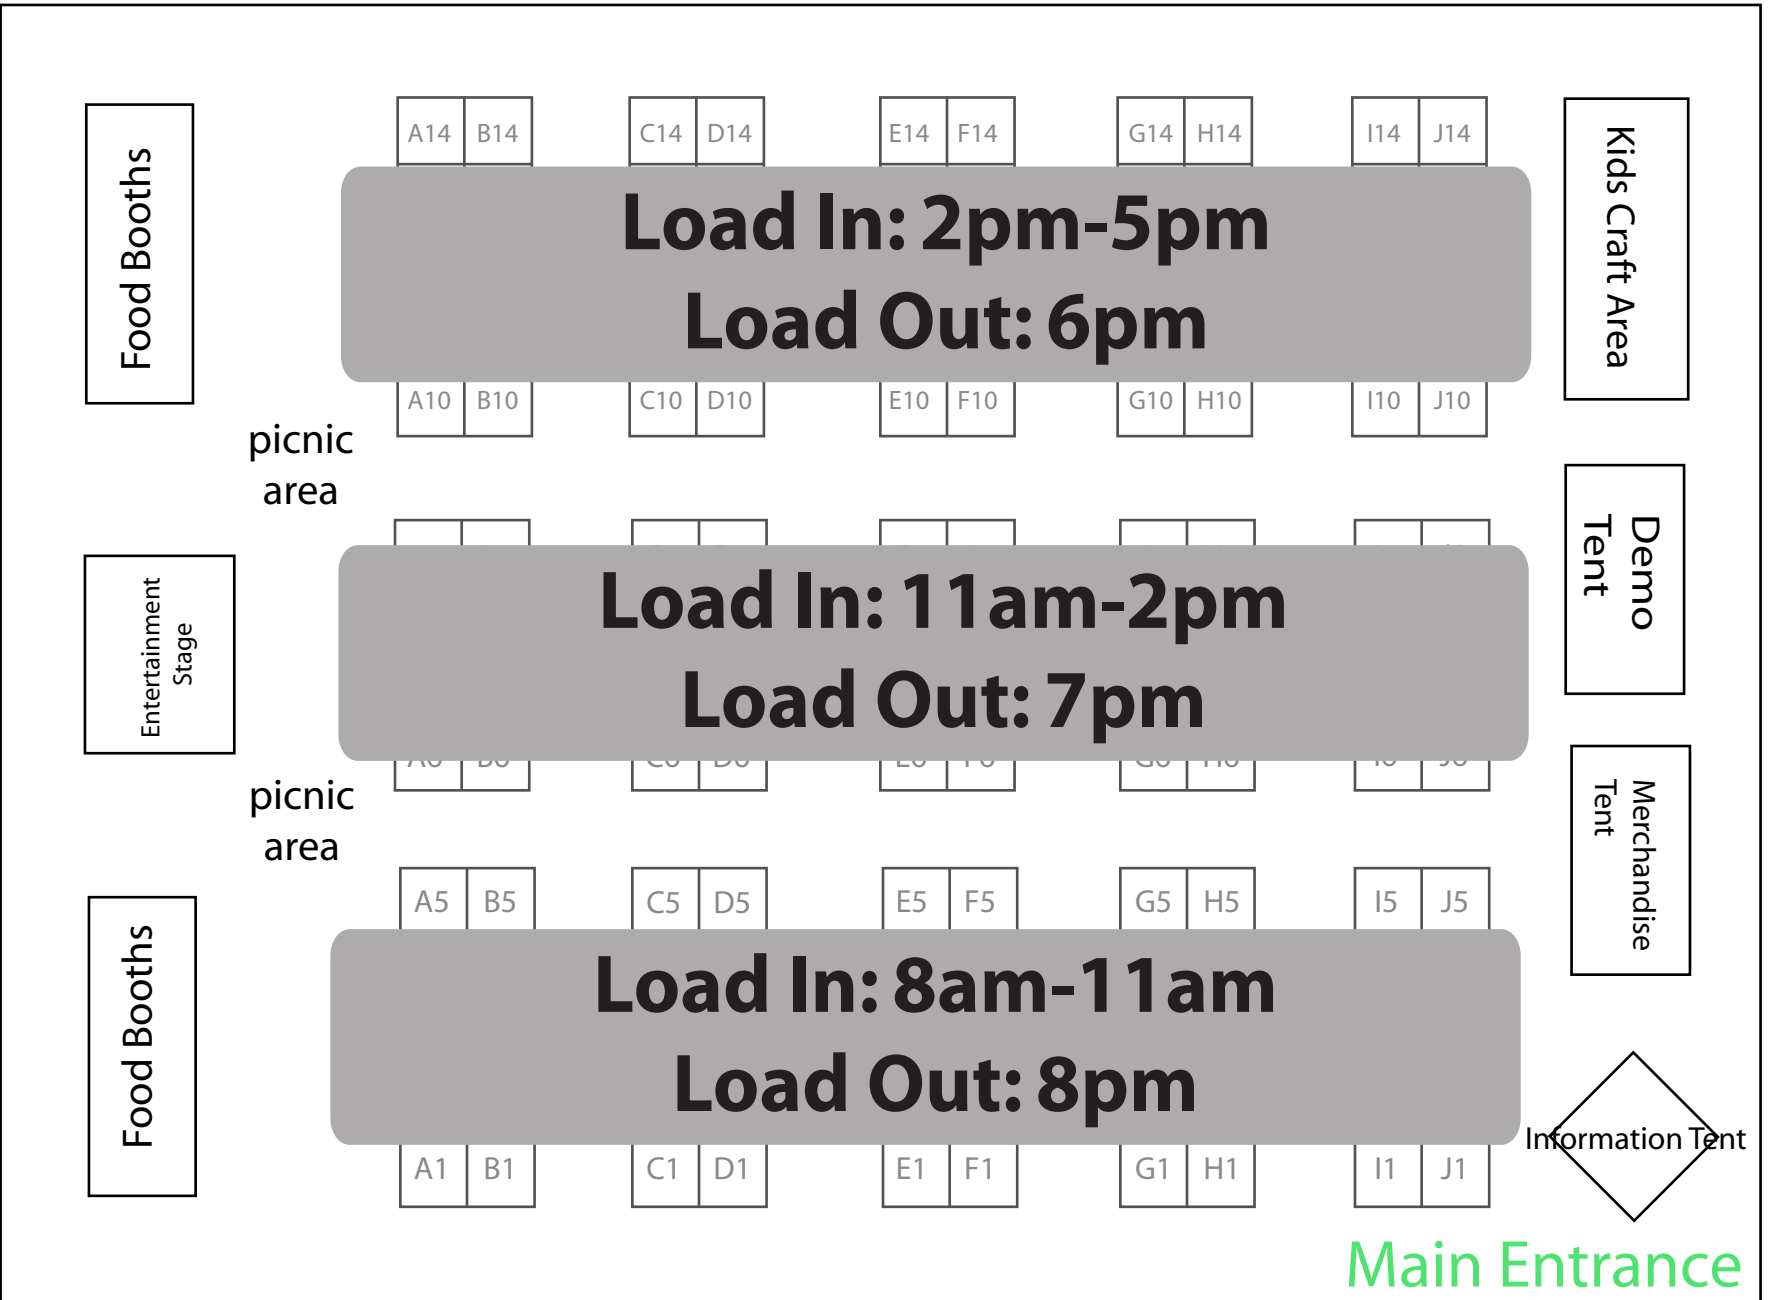

Artist Entrance
to field

Rec. Building

restrooms

access road

Third Avenue

Eighth Street

Second Avenue

Artist Entrance
to field

Rec. Building

restrooms

access road

Third Avenue

Eighth Street

Second Avenue