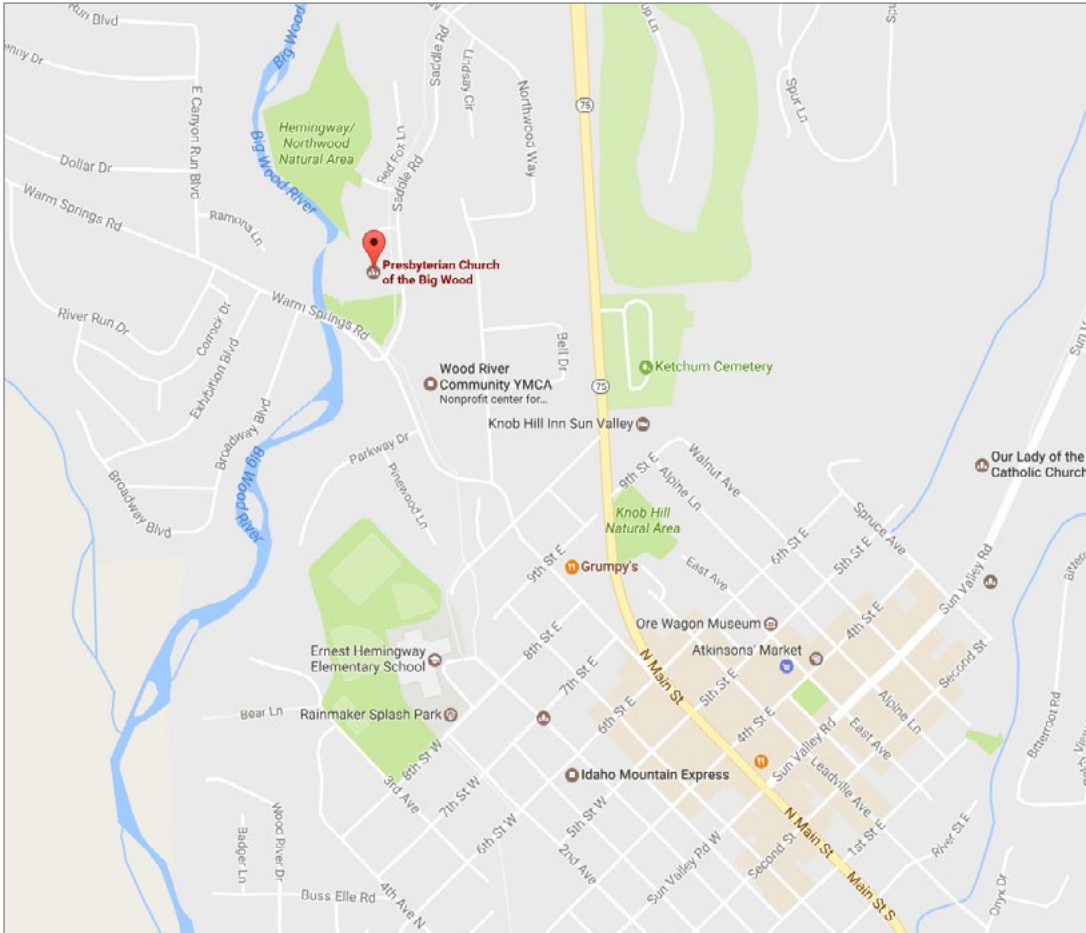

CHURCH OF THE BIG WOOD

100 Saddle Road
Ketchum, ID 83340
ph: 208.726.9491

PARKING

There is free parking in a small parking lot in front of the church and a large parking lot across Saddle Road at the YMCA.

ADA ACCESSIBILITY & SEATING

The Church of the Big Wood is very accessible for those with disabilities.

RESTROOMS

There are two large restrooms at the Church that are ADA accessible.

BOX OFFICE LOCATION

Box office is located inside the main entry of the church.