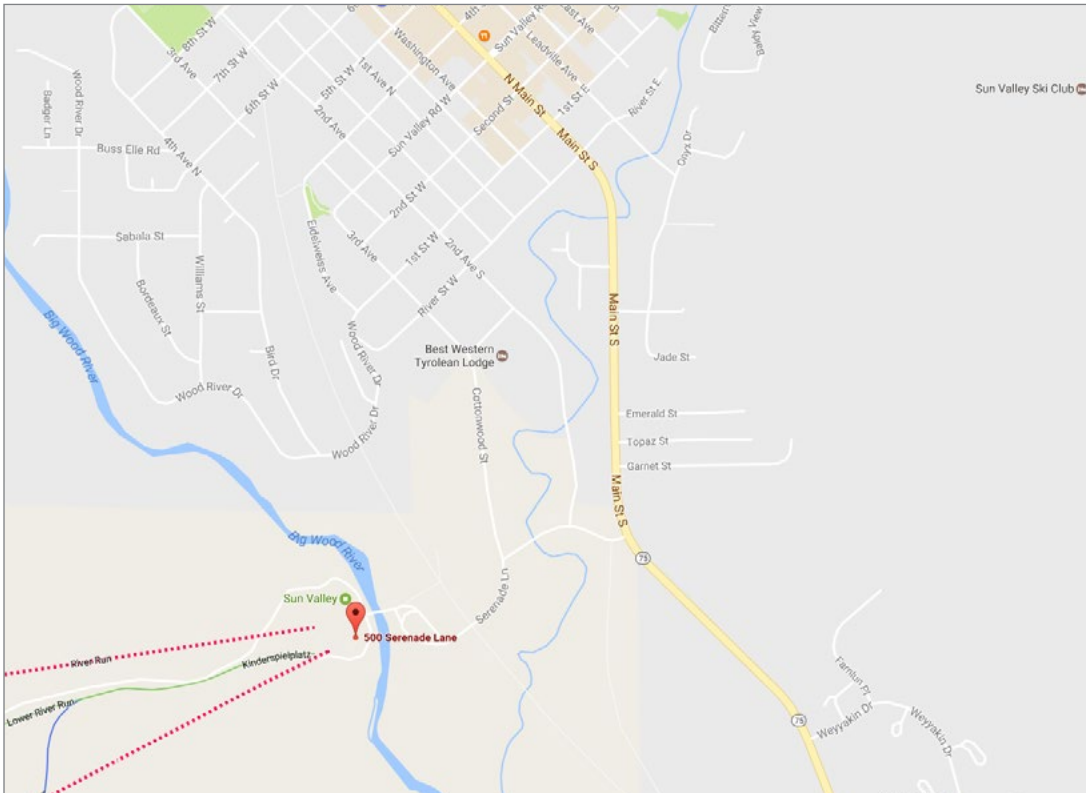

RIVER RUN LODGE

500 Serenade Lane

Ketchum, ID 83340

At the base of Bald Mountain, just south of downtown Ketchum

ph: 208.726.9491

PARKING

Ample free parking is available at the two large parking lots at River Run. The lower parking lot across the bike path is reserved for those with ADA parking passes **ONLY**. If you can ride a bike or walk to the shows, please do! Bike racks will be provided at the site.

ADA ACCESSIBILITY & SEATING

The lawn at River Run can be accessed by wheelchairs via a short low-angle ramp.

RESTROOMS

For outdoor events at River Run portable toilets (including ADA accessible) are provided.

BOX OFFICE LOCATION

Box office is located in the lower parking lot on the Ketchum side of the bridge. It is located under an orange Sun Valley Center for the Arts tent.

DINING OPTIONS

Several food vendors will be on-site and open during the concert. Full-service bars will be provided by Sun Valley Company.