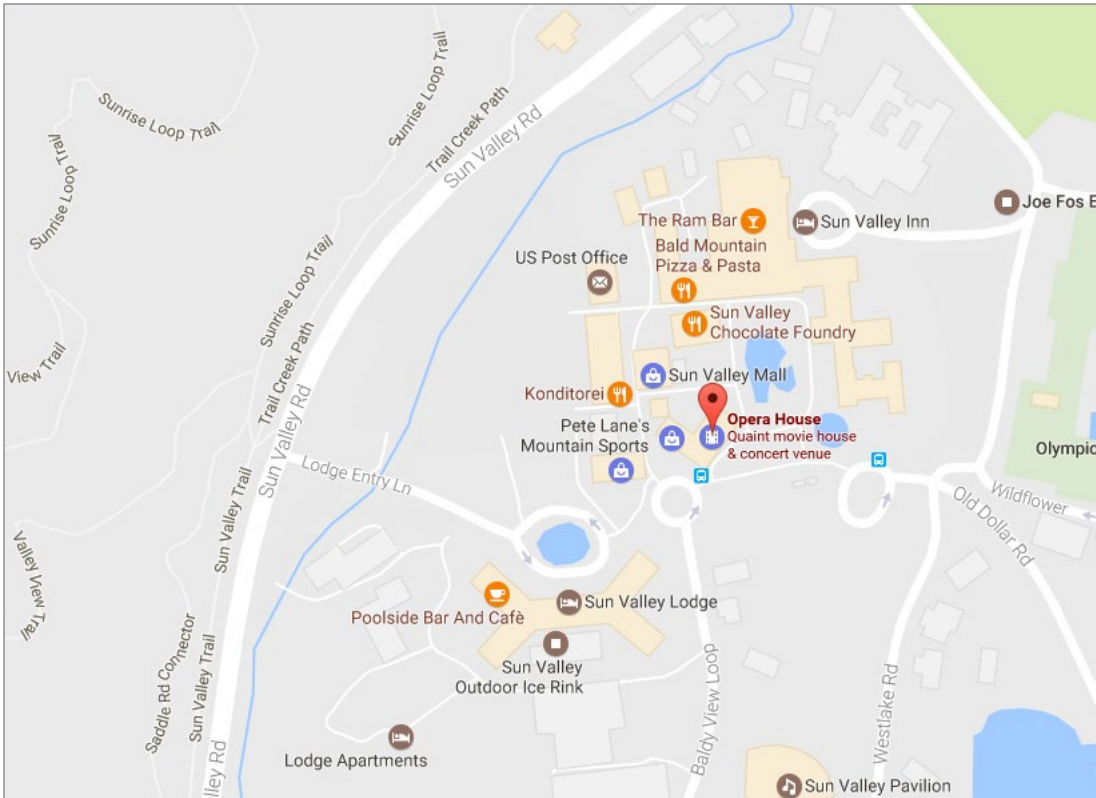

SUN VALLEY OPERA HOUSE

At the Sun Valley Resort
1 Sun Valley Road
Sun Valley, Idaho 83353
ph: 208.726.9491

PARKING

Free parking is available at the Sun Valley Lodge Parking Lot located off of Lodge Entry Lane. Walk into the mall area, past the Konditorei Restaurant. The entrance to the Opera House is on the Sun Valley Inn side of the mall.

RESTROOMS

The Sun Valley Opera House has a men's and women's restroom located on site.

BOX OFFICE LOCATION

Box office is located inside the front entrance of the Opera House.

DINING OPTIONS

There are many dining options at the Sun Valley Resort within walking distance of the Opera House. The resort often offers a 10% food discount before or after Center events at the Opera House. For more information please visit sunvalley.com.