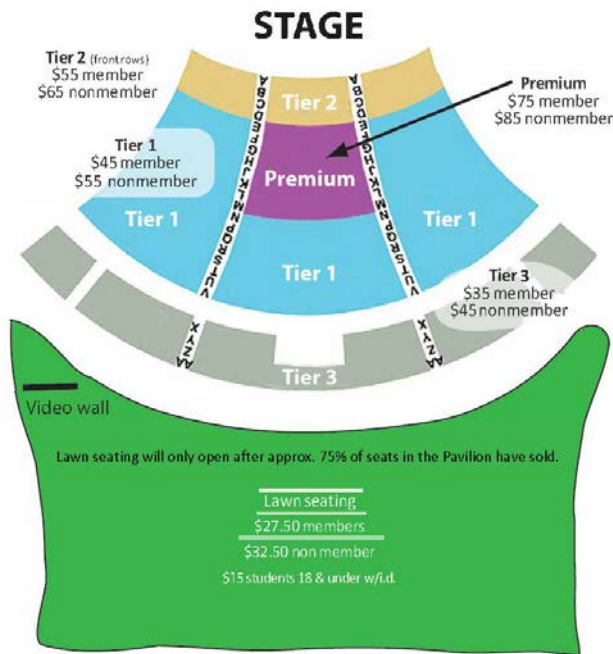

Included in each package:

<p>VIP Package.....\$305.32</p> <ul style="list-style-type: none"> • Pavilion Premium seating for: June 25 St. Paul & the Broken Bones • VIP seating area for: Aug 1 Big Head Todd / Shovels & Rope Aug 22 Baldygrass with Infamous Stringdusters 	<p>Silver Package.....\$178.96</p> <ul style="list-style-type: none"> • Pavilion Tier 1: June 25 St. Paul & the Broken Bones • Early Entry to: Aug 1 Big Head Todd / Shovels & Rope Aug 22 Baldygrass with Infamous Stringdusters
<p>Gold Package.....\$188.68</p> <ul style="list-style-type: none"> • Pavilion Tier 2: June 25 St. Paul & the Broken Bones • Early Entry to: Aug 1 Big Head Todd / Shovels & Rope Aug 22 Baldygrass with Infamous Stringdusters 	<p>Bronze Package.....\$120.64</p> <ul style="list-style-type: none"> • Pavilion Tier 1: June 25 St. Paul & the Broken Bones • General Admission to: Aug 1 Big Head Todd / Shovels & Rope Aug 22 Baldygrass with Infamous Stringdusters

* Series prices listed above **INCLUDE** all taxes and ticketing fees.

Package includes:

one ticket to St. Paul & the Broken Bones with North Mississippi Allstars on June 25;
 one ticket to Big Head Todd & the Monsters with Shovels & Rope on August 1;
 one ticket to Baldygrass featuring The Infamous Stringdusters, Kuinka and AHL on August 22.

St. Paul seating at Pavilion

4 prices inside + Lawn

(Lawn GA and lawn kids will only be released after approx. 75% of Pavilion is sold).

Lawn seating has no cover - and only those closest to pavilion have sight lines. There will be a video screen with live feed of the concert. All other seats are under the pavilion tent.

3 Options at River Run Lodge:

VIP seating area in front of sound board
 (with approx. 30' of space between seating area and front of stage, pictured)

Early Entry (15 min prior to GA)

General Admission (kids GA available)